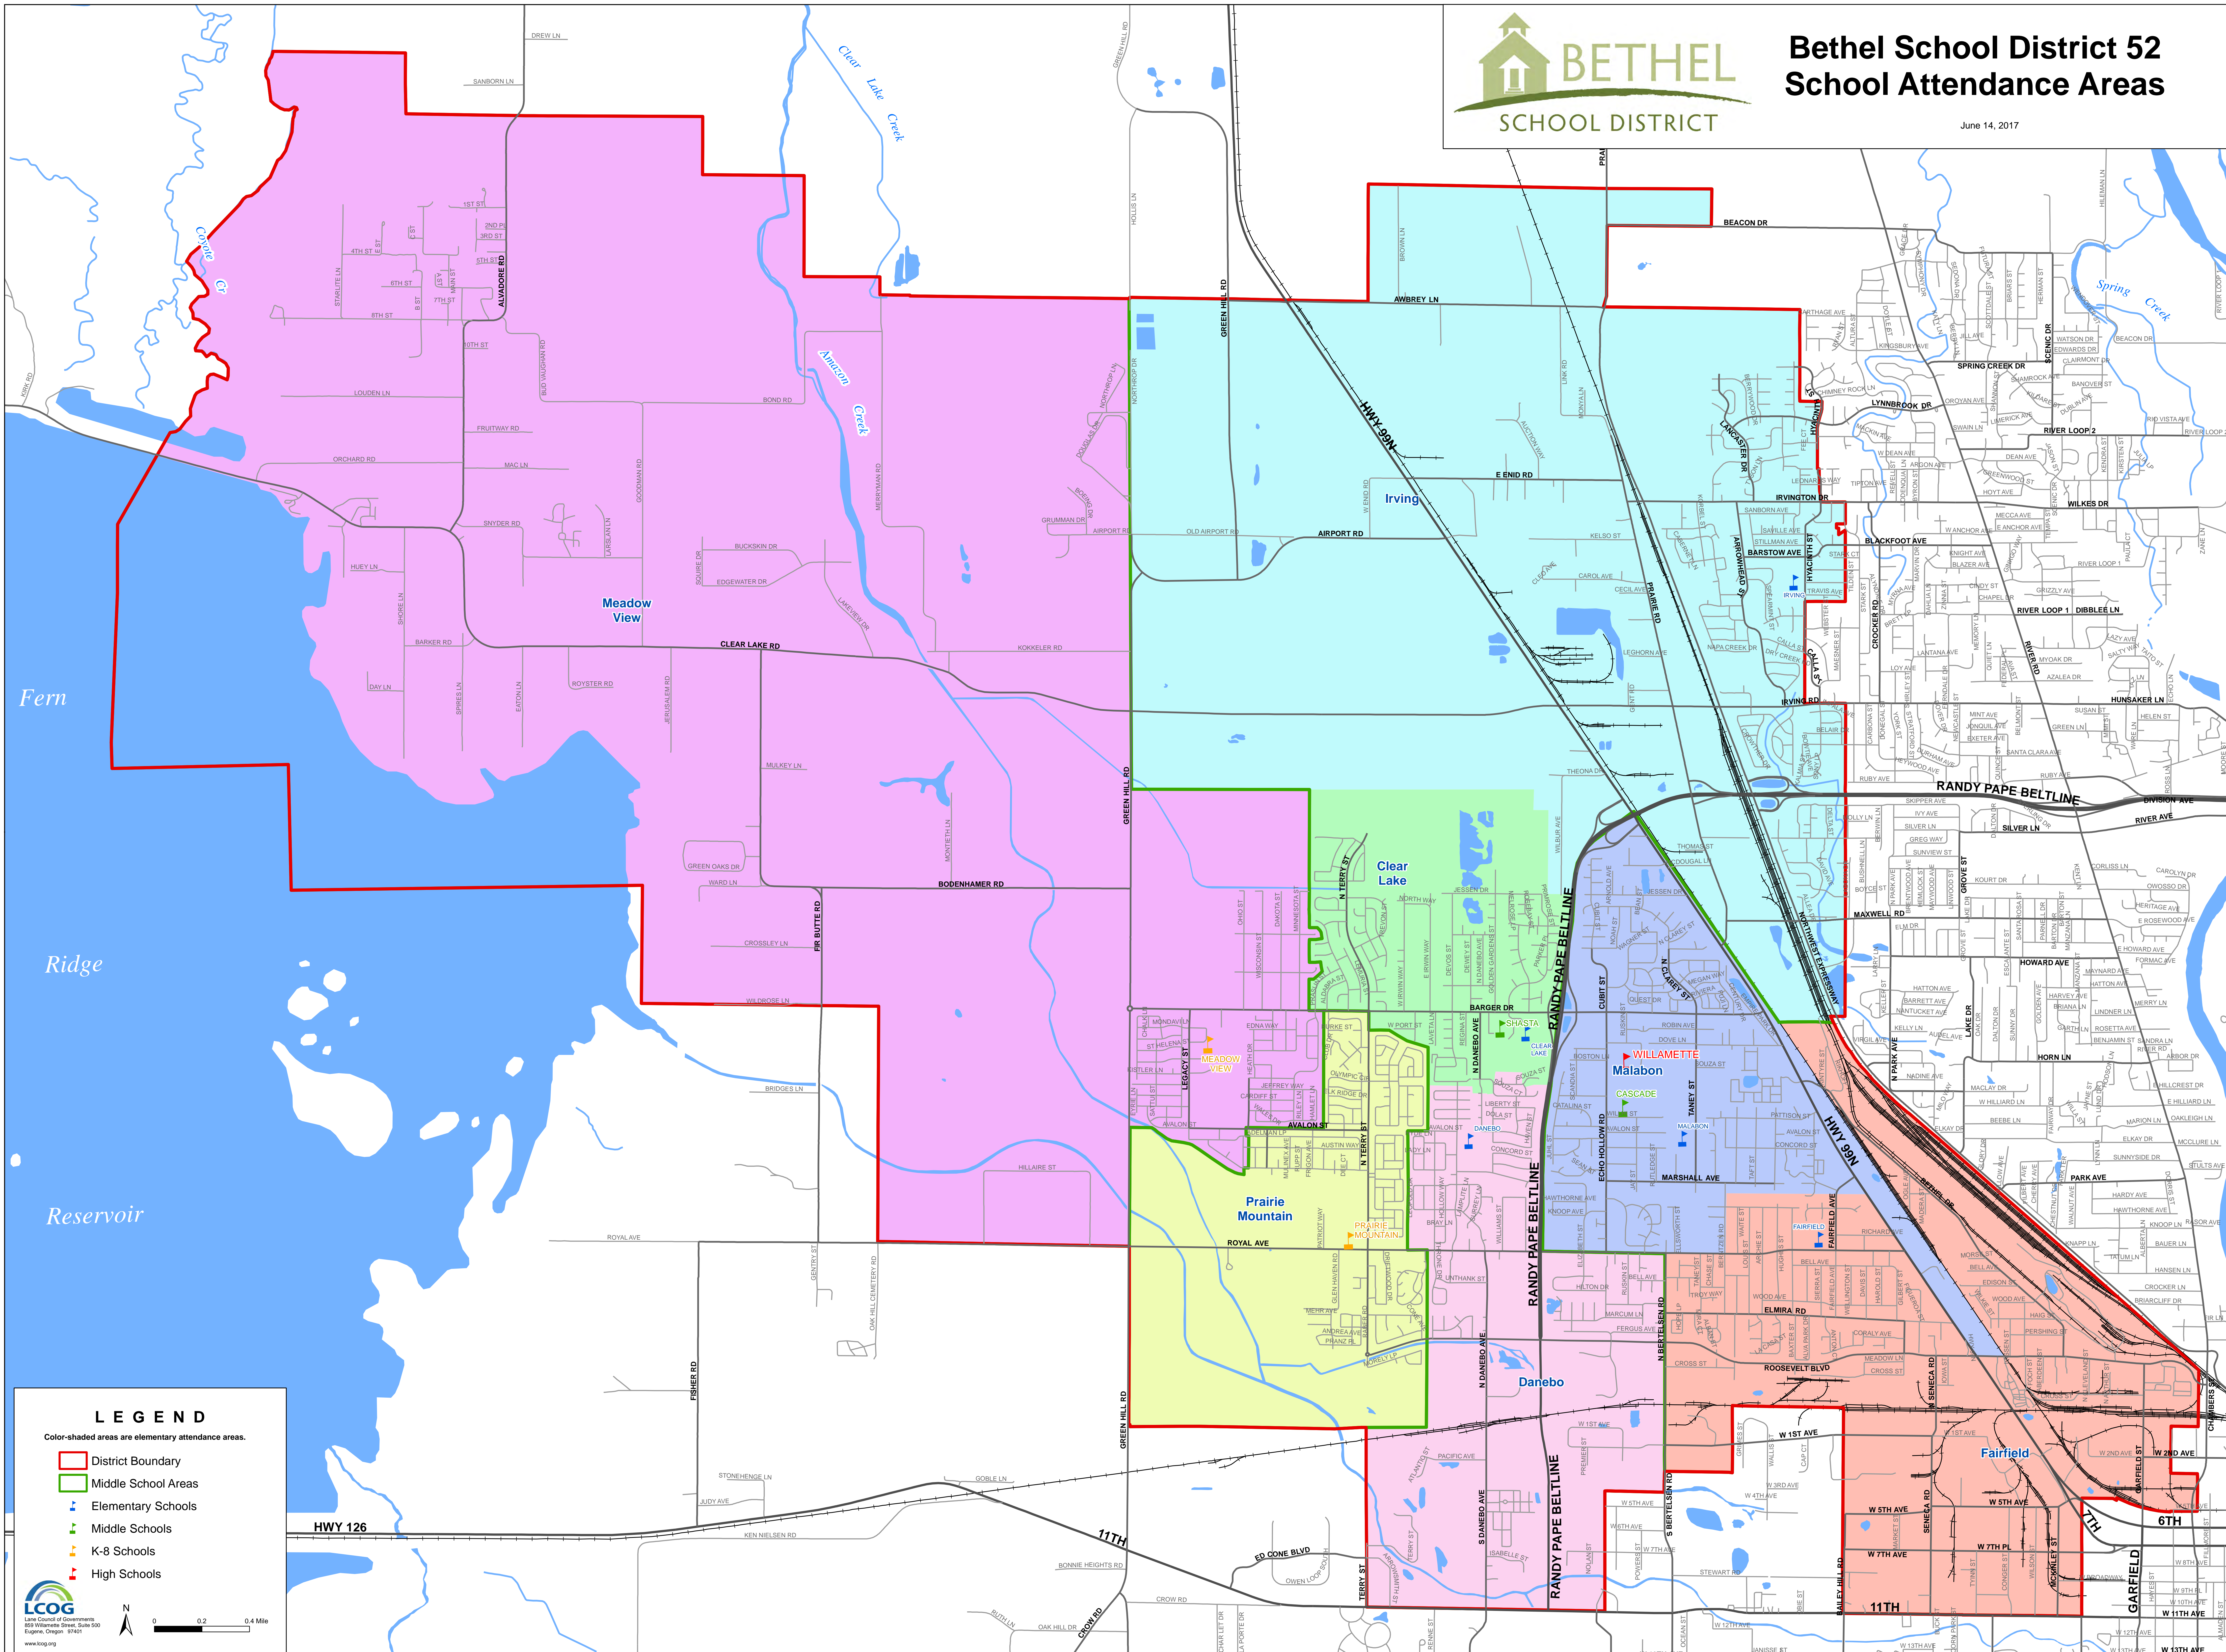

# Bethel School District 52 School Attendance Areas

June 14, 2017

**LEGEND**  
Color-shaded areas are elementary attendance areas.

- District Boundary
- Middle School Areas
- Elementary Schools
- Middle Schools
- K-8 Schools
- High Schools

Scale: 0 to 0.4 Mile  
North Arrow