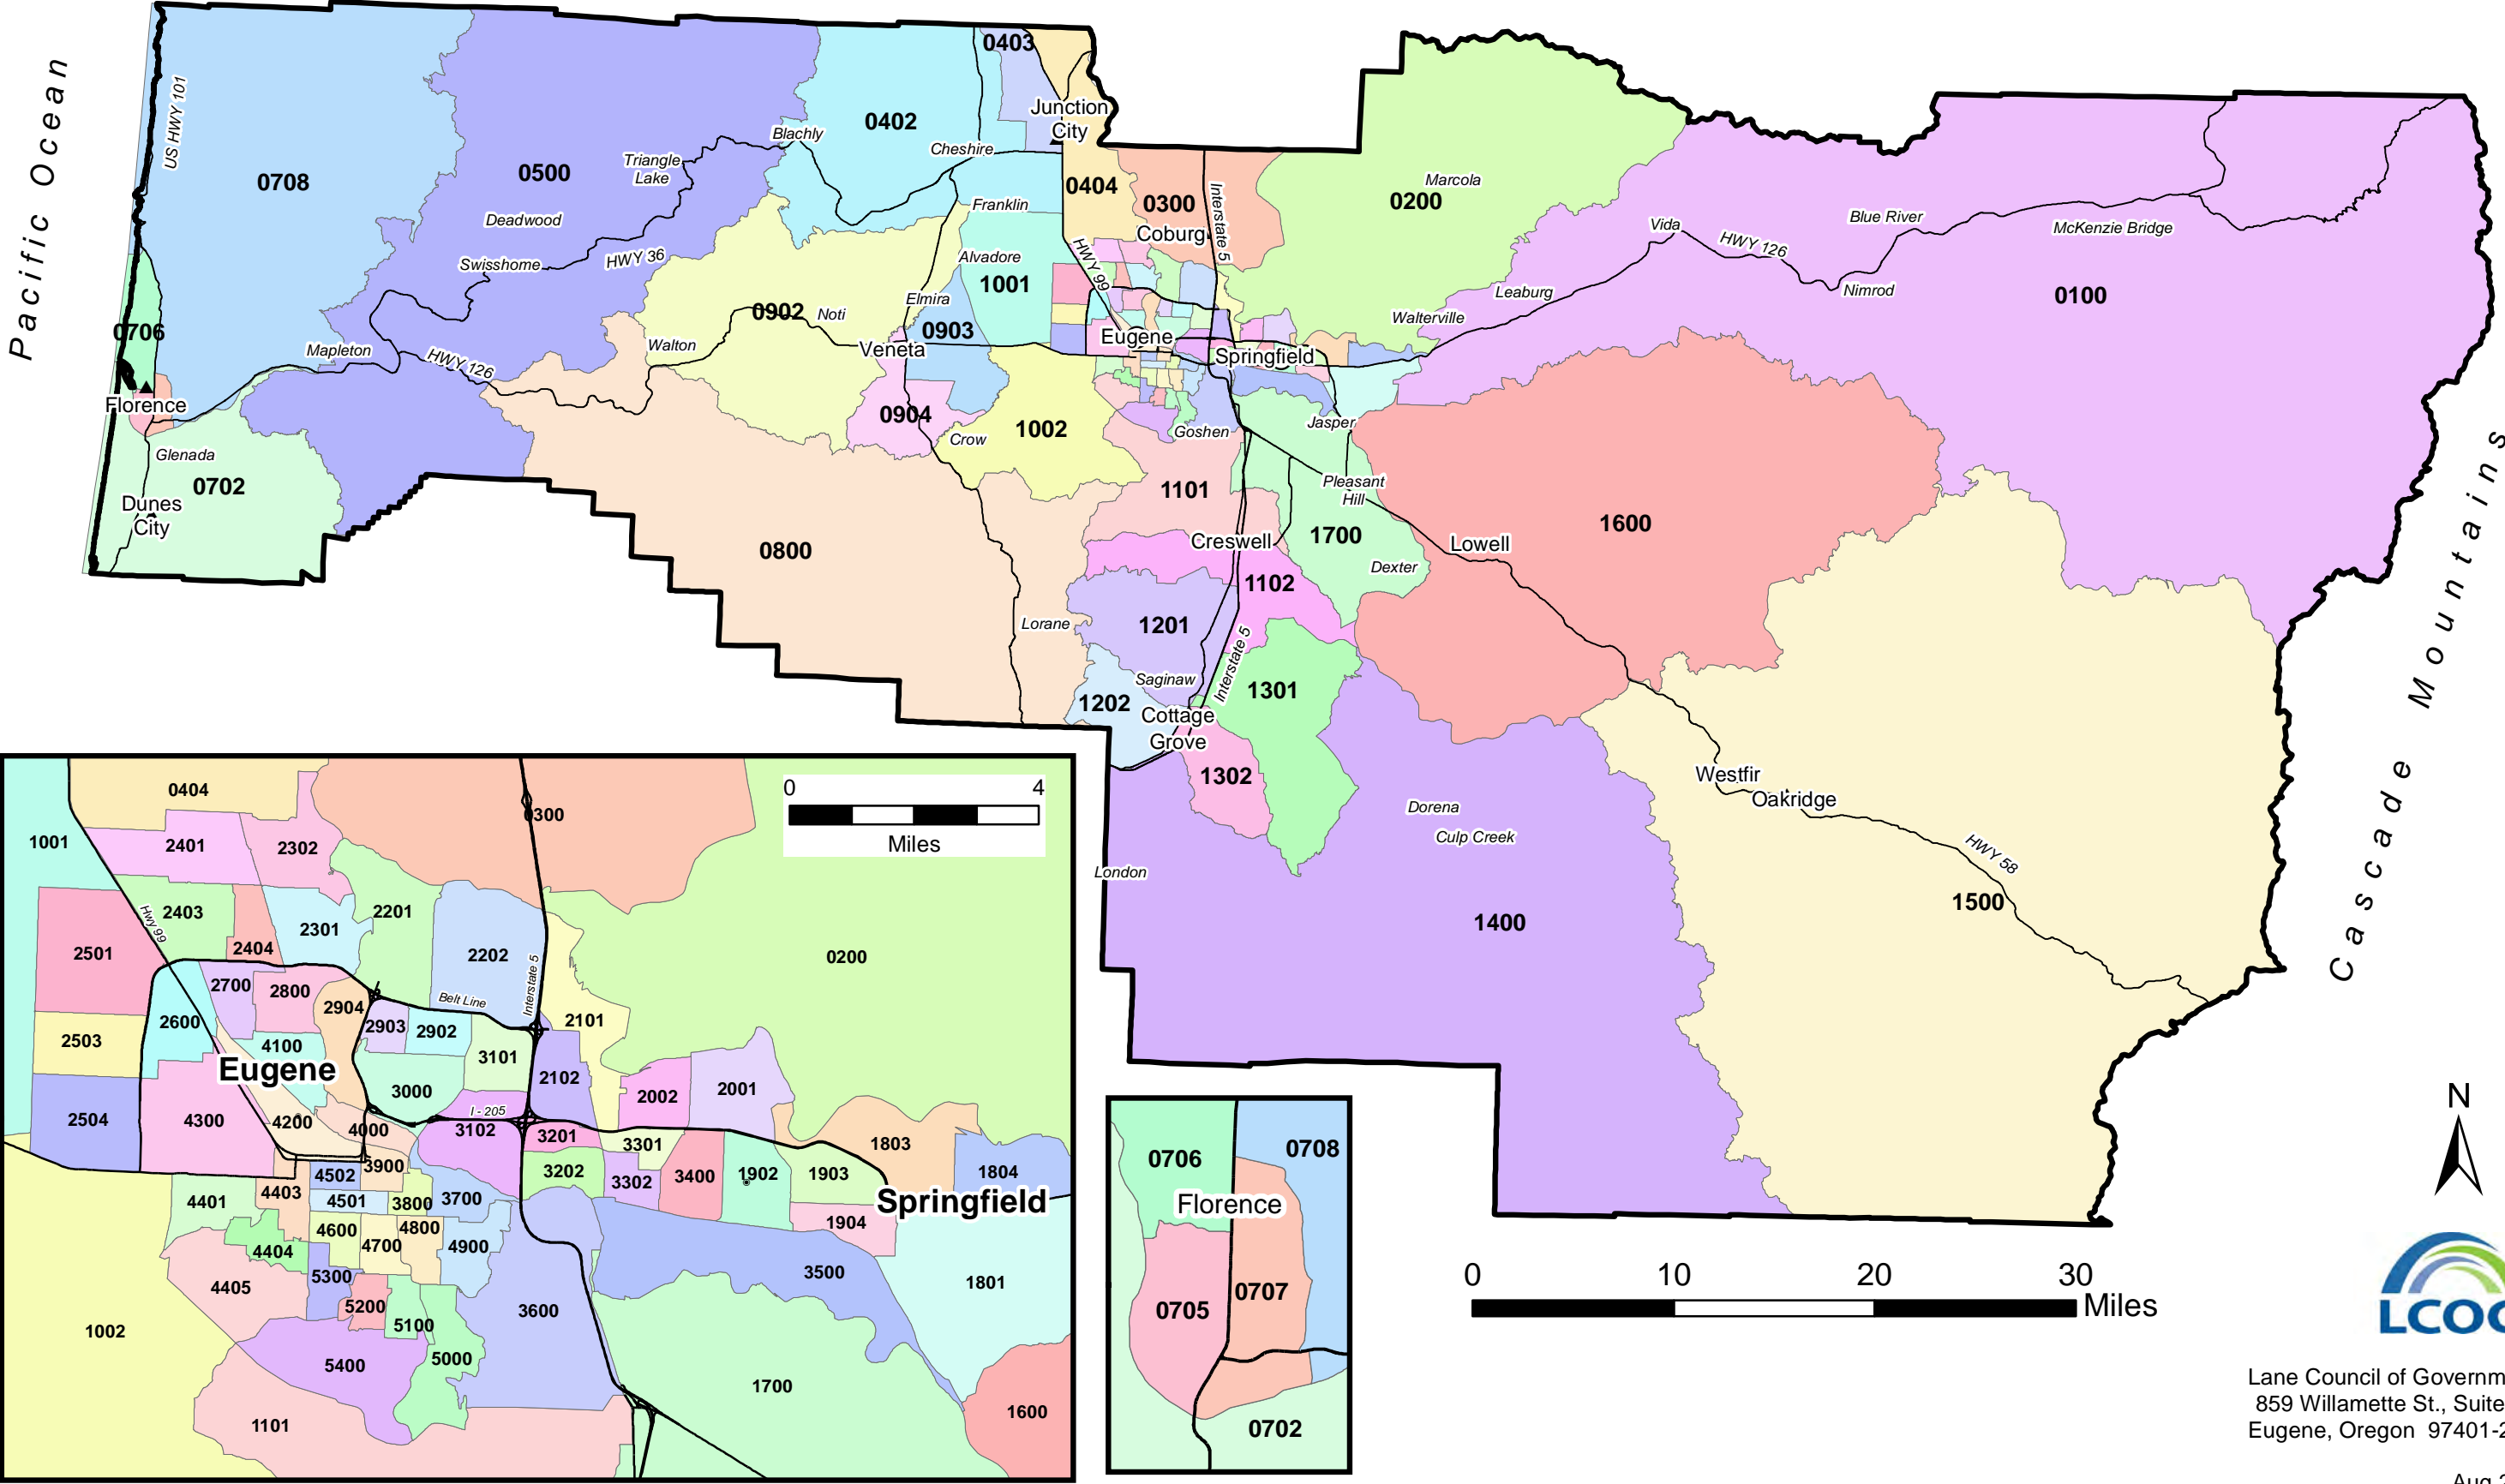

Lane County Census Tracts - 2010 Census

Lane Council of Governments
 859 Willamette St., Suite 500
 Eugene, Oregon 97401-2910